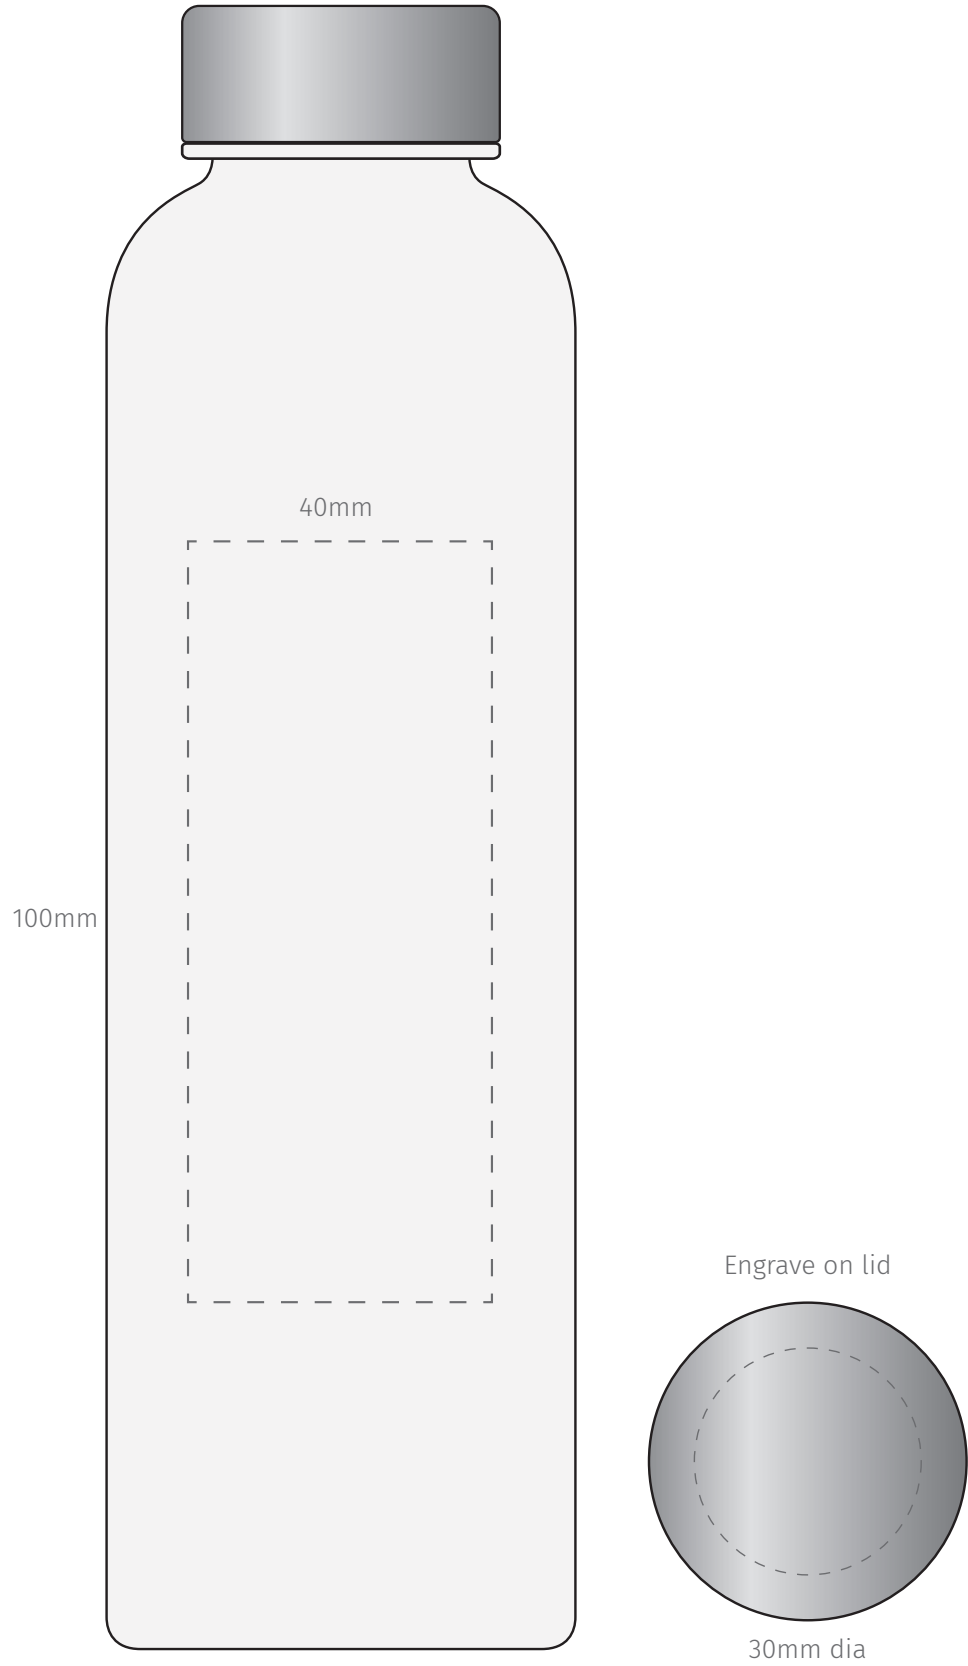

TEMPLATE:
■ RENO GLASS BOTTLE

Item shown at 100% actual size when viewed on A4 paper

BRANDING - Screen, Engrave

Max branding area 40 x 100mm (screen), 30mm dia (engrave)